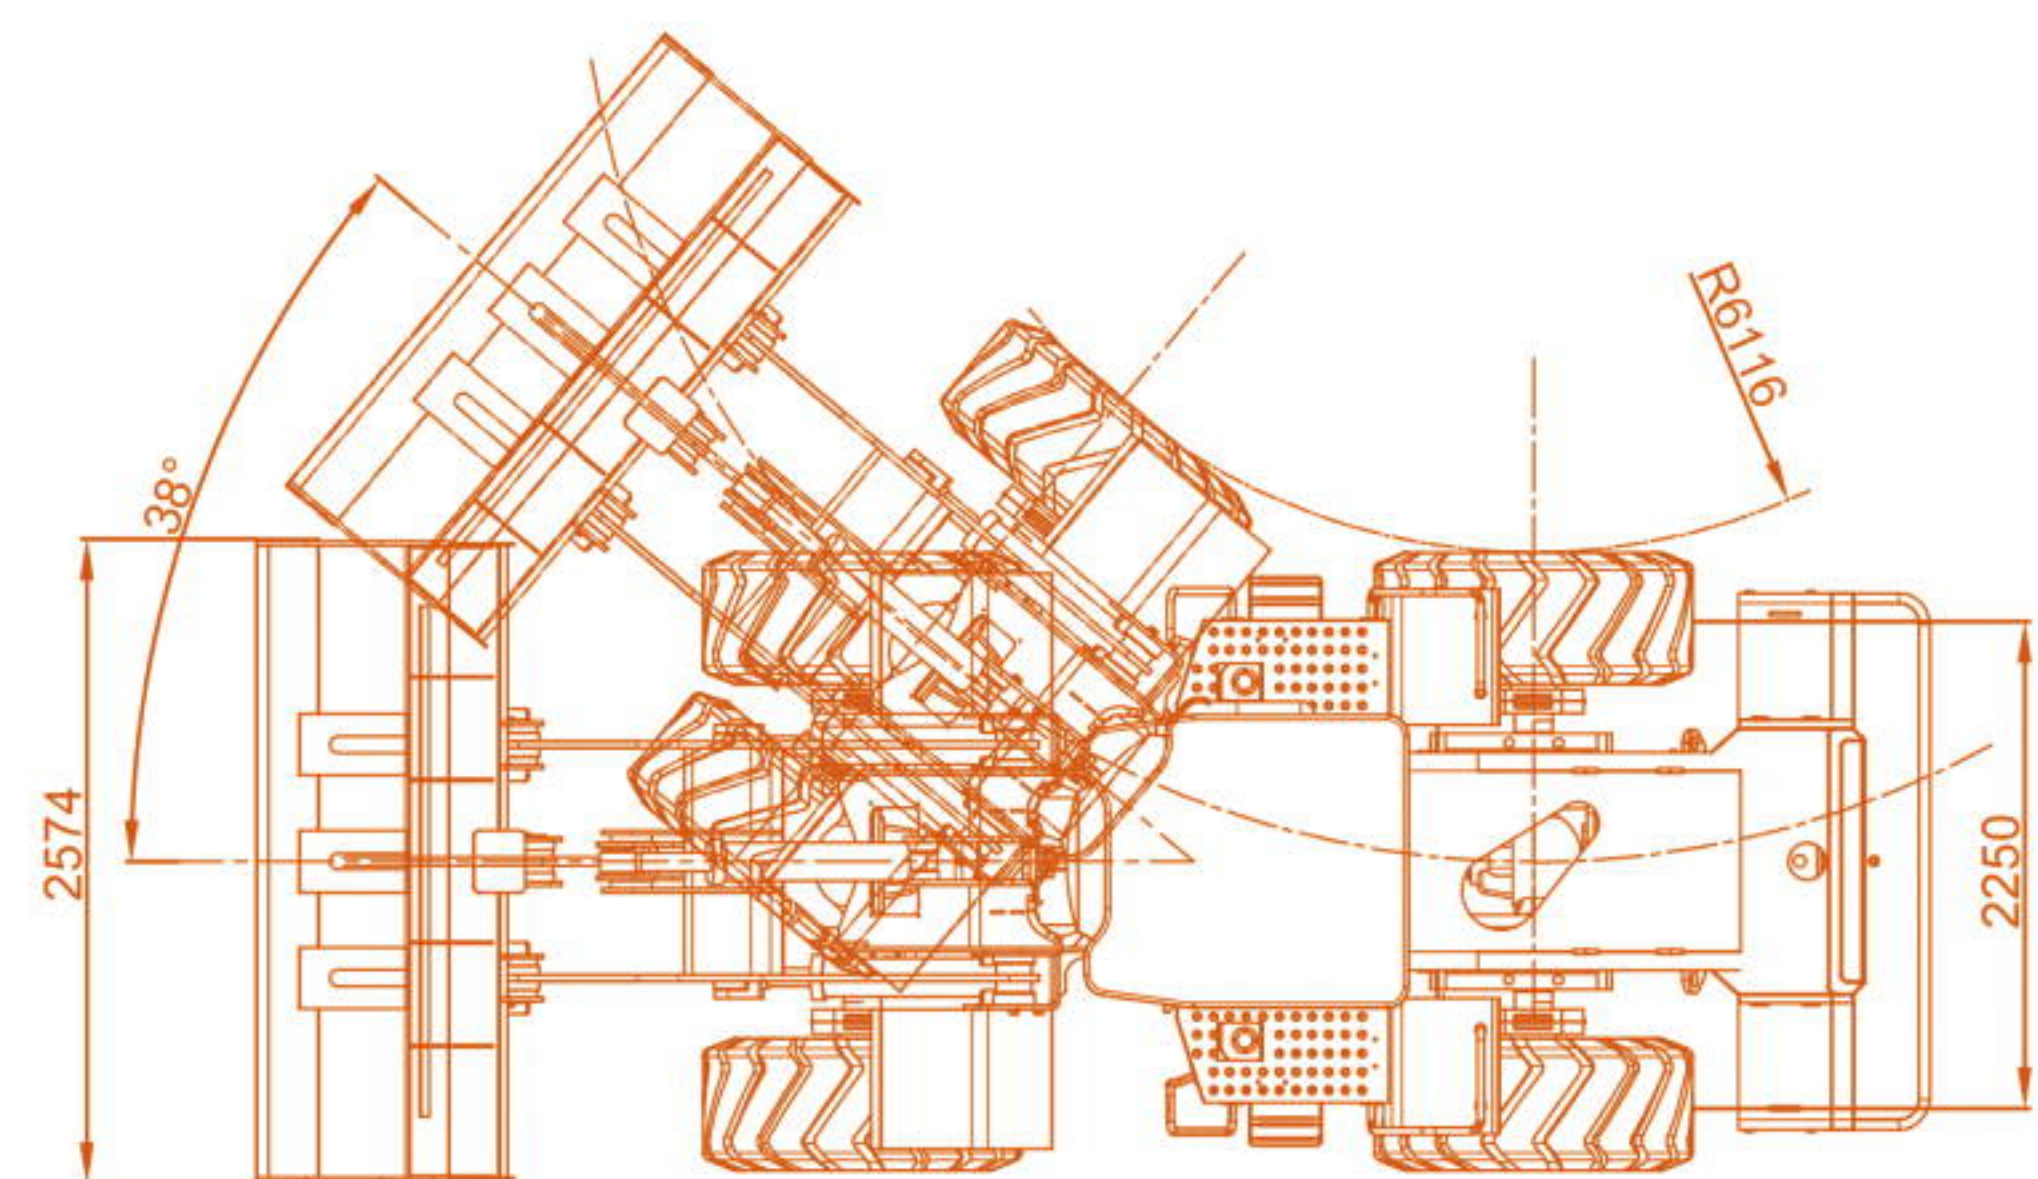

## Standard Configuration

Standard Bucket, Weichai WP6G160E20 Engine, Luxury Cabin, Comfortable Seat, Cabin Heater, Backward Camera, Engine Heater, 20.5-25 Tyres, Lock for Lifting and Steering Cylinder, Free Service Spare Parts.

## Technical Parameter

|                          |                                      |
|--------------------------|--------------------------------------|
| Bucket Capacity          | 2.5m <sup>3</sup>                    |
| Loading Capacity         | 4000kg                               |
| Max. Driving Speed(I/II) | 38km/h                               |
| Fuel Consumption Ration  | 210g/km·h                            |
| Engine Model             | WeichaiWPG160E20                     |
| Engine Power             | 125kw                                |
| Service Brake            | Air Assist Disc<br>Brake On 4 Wheels |

|                  |           |
|------------------|-----------|
| Net Weight       | 11000kg   |
| Lifting Time     | 10.2s     |
| Working Pressure | 16mpa     |
| Wheel Base       | 2800mm    |
| Breakout Force   | 65kn      |
| Tyre             | 20.5-25   |
| Oil Flow         | 180L/min  |
| Rated Speed      | 2000r/min |