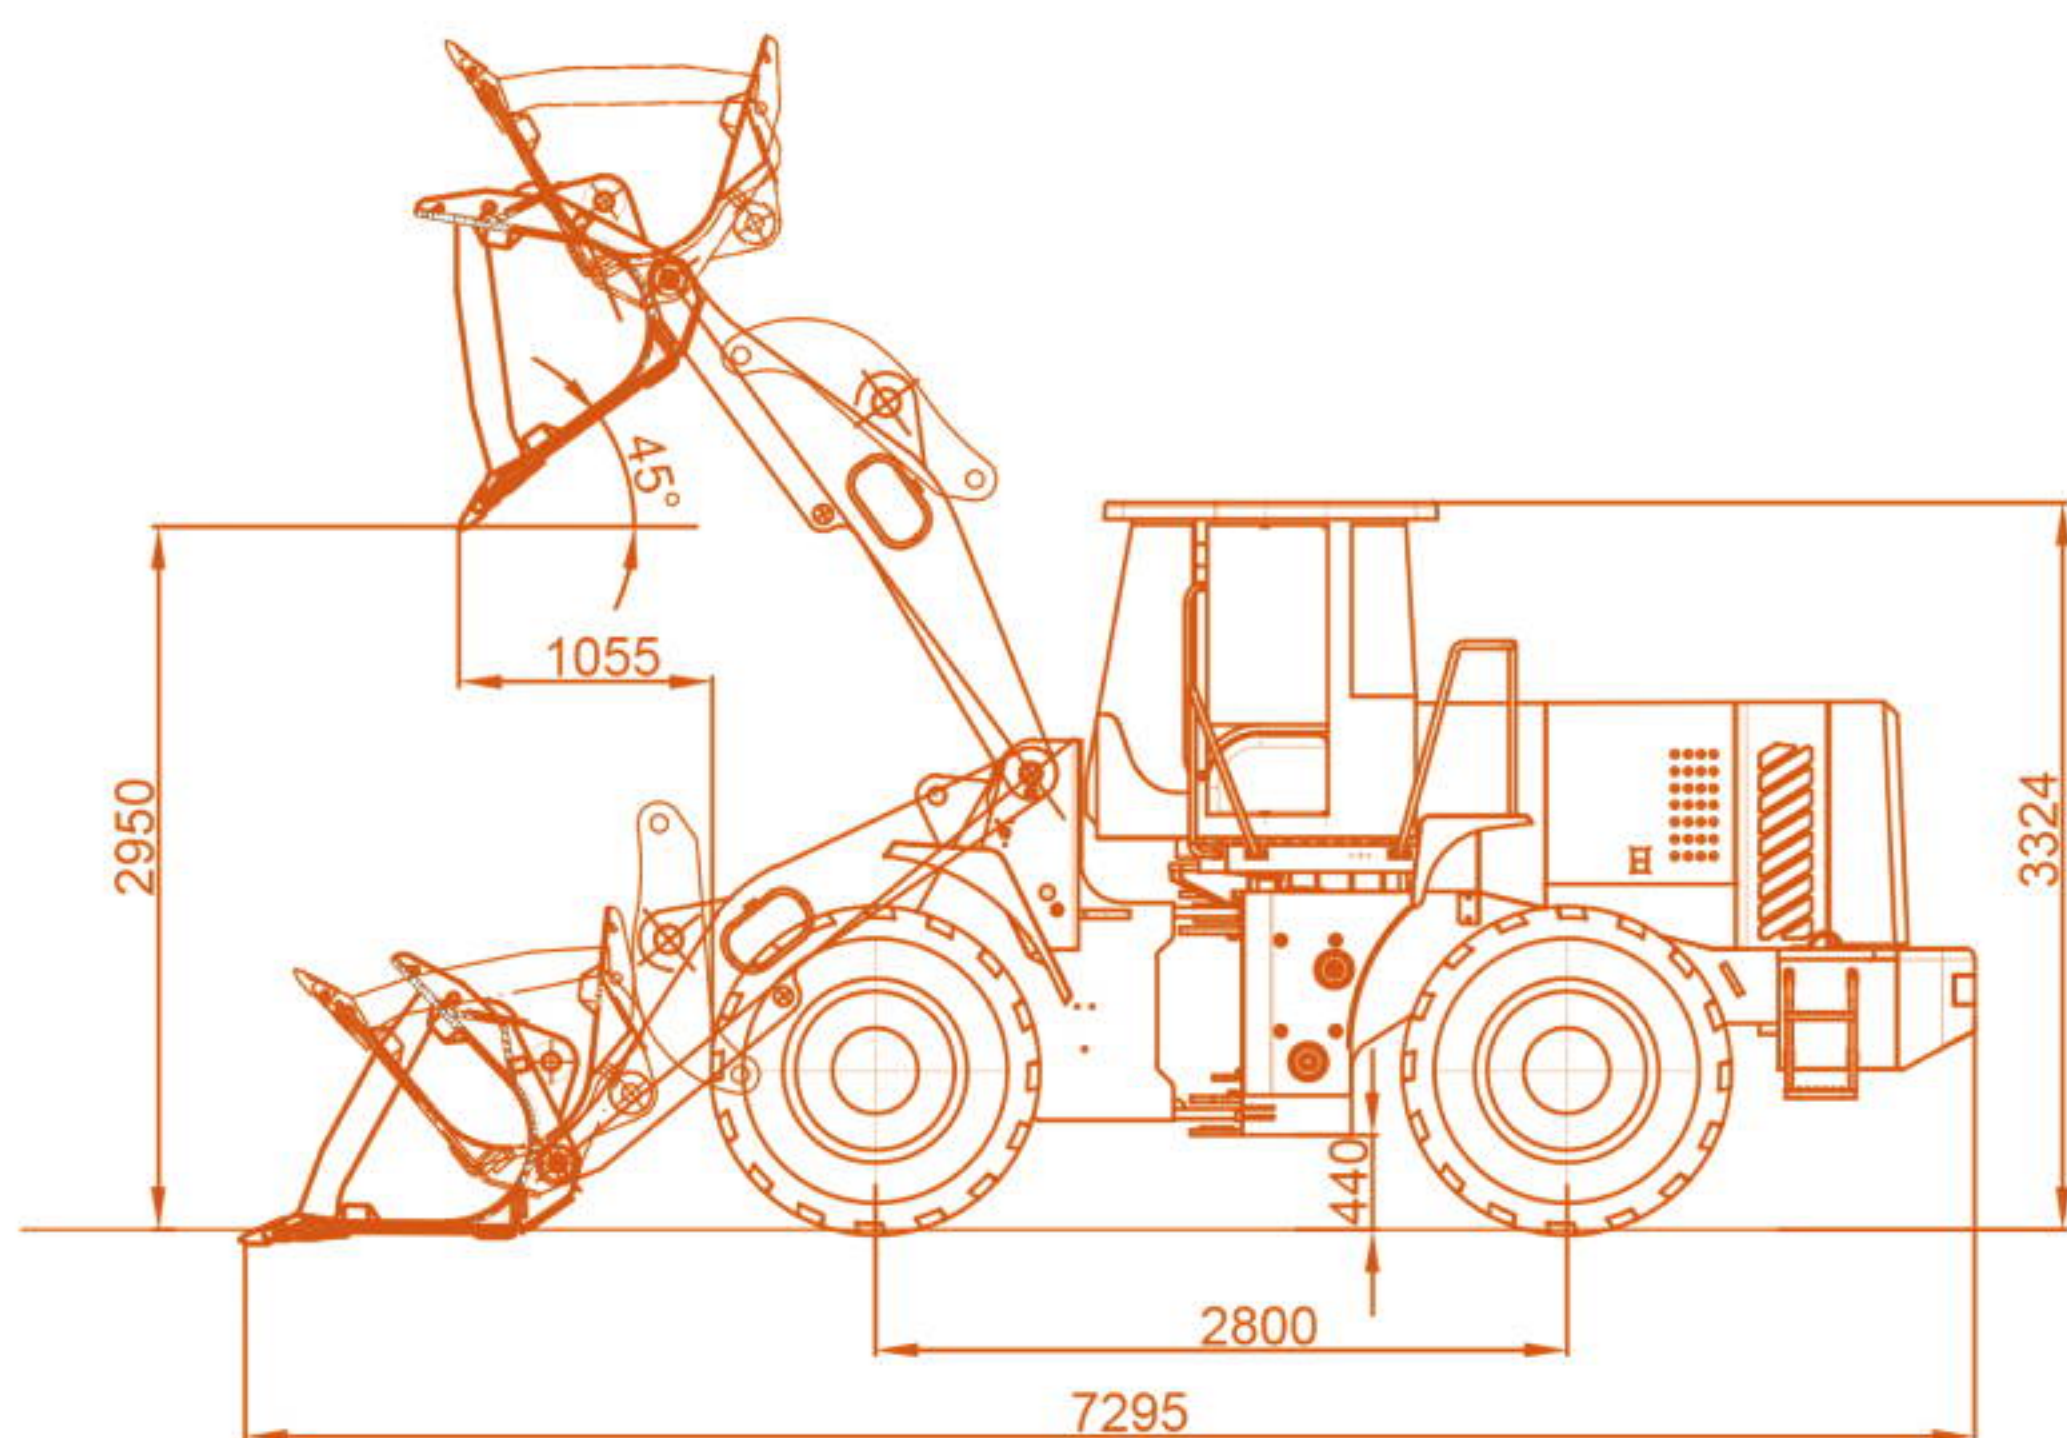

EVERUN ER40 WHEEL LOADER 4WD

Standard Configuration

Standard Bucket, Weichai WP6G160E20 Engine, Luxury Cabin, Comfortable Seat, Cabin Heater, Backward Camera, Engine Heater, 20.5-25 Tyres, Lock for Lifting and Steering Cylinder, Free Service Spare Parts.

Optional Configuration

Quick Hitch, E4 Lamp, LED Light, Centralized Lubrication System, air Conditioner, Varta Anti-Freeze Battery, Extra Hydraulic Line, Rops & Fops Cabin, Loader Weighter, Cummins Engine, Different Attachments.

Technical Parameter

Bucket Capacity	2.5m³
Loading Capacity	4000kg
Max. Driving Speed(I/II)	38km/h
Fuel Consumption Ration	210g/km·h
Engine Model	WeichaiWPG160E20
Engine Power	125kw
Service Brake	Air Assist Disc Brake On 4 Wheels

Net Weight	11000kg
Lifting Time	10.2s
Working Pressure	16mpa
Wheel Base	2800mm
Breakout Force	65kn
Tyre	20.5-25
Oil Flow	180L/min
Rated Speed	2000r/min

Qingdao Everun Machinery Co.,Ltd

Address : Room 902, Yongxin International Finance Centre
No.6 Qinling Road, Qingdao, China

Tel : +86-532-80997859

Website: www.everun.cc

▶▶▶ www.everun.com

Email : info@everun.cc

Fax: +86-532-80993178