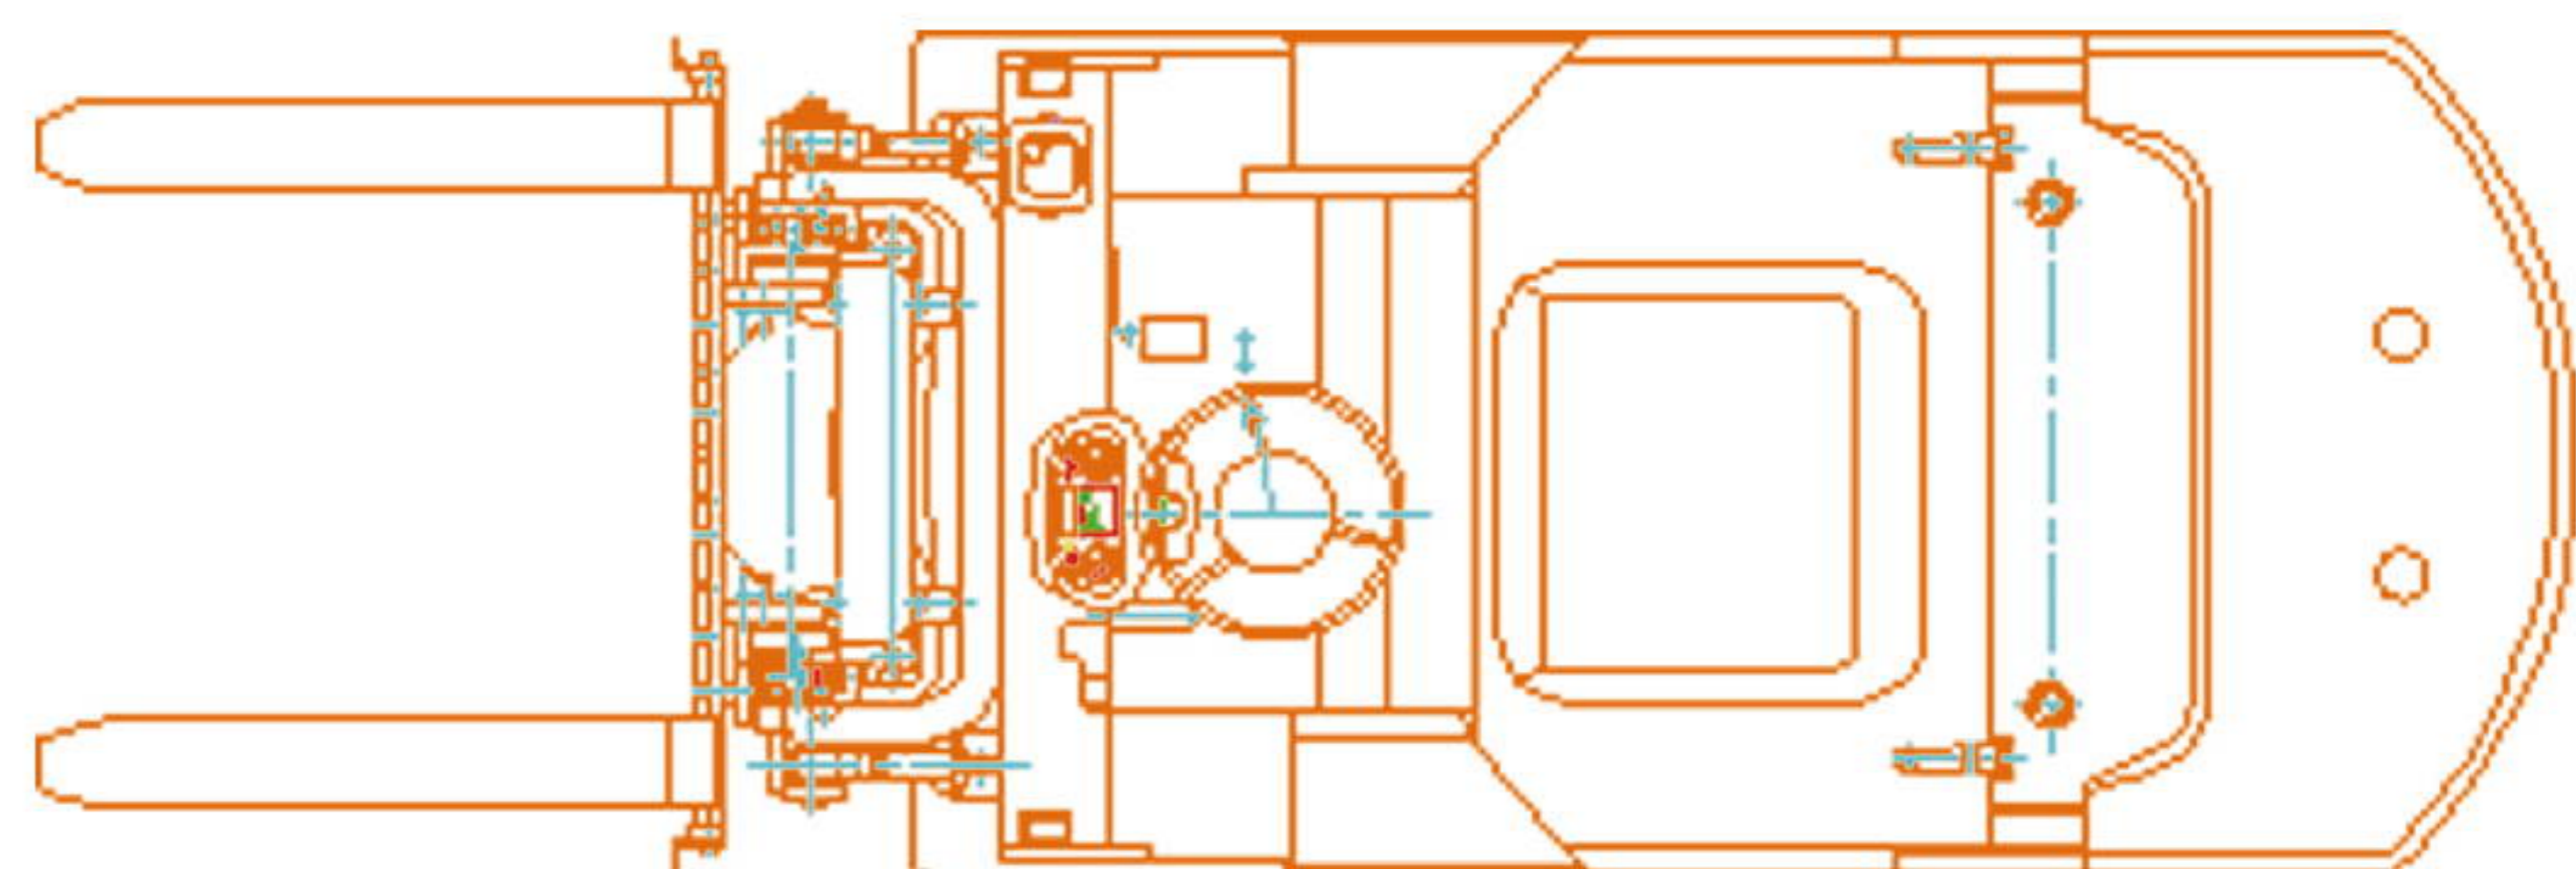

EVERUN ERTF35 TERRAIN FORKLIFT 4WD

Technical Parameter

Rated Capacity	3500kg	Max. Driving Speed (With/Without Load)	23/23km/h
Load Center	500mm	Max. Lifting Speed (With Load)	440mm/s
Power Type	Diesel	Tilting Angles (Forward/Backward)	6/12°
Transmission	Hydraulic	Service Weight	4950kg
Lifting Height	3000mm	Engine Model	CHINA ENGINE
Free Lifting Height	80mm	Power	48kw
Turning Radius	3000mm	Rated Speed	2500rpm
Overall Length	4260mm	No. Of Cylinder	4
Overall Width	1620mm	Front Overhang	590mm
Overall Height (Mast Lowered)	2320mm	Wheel Base	1850mm
Overall Height (Mast Raised)	4270mm	Front Tread	1250mm
Overall Height (Overhead Guard)	2315mm	Rear Tread	1175mm
Fork Length	1220mm	Front Tire	14-17.5-14
Fork Width	125mm	Rear Tire	27*10-12
Fork Thickness	45mm		