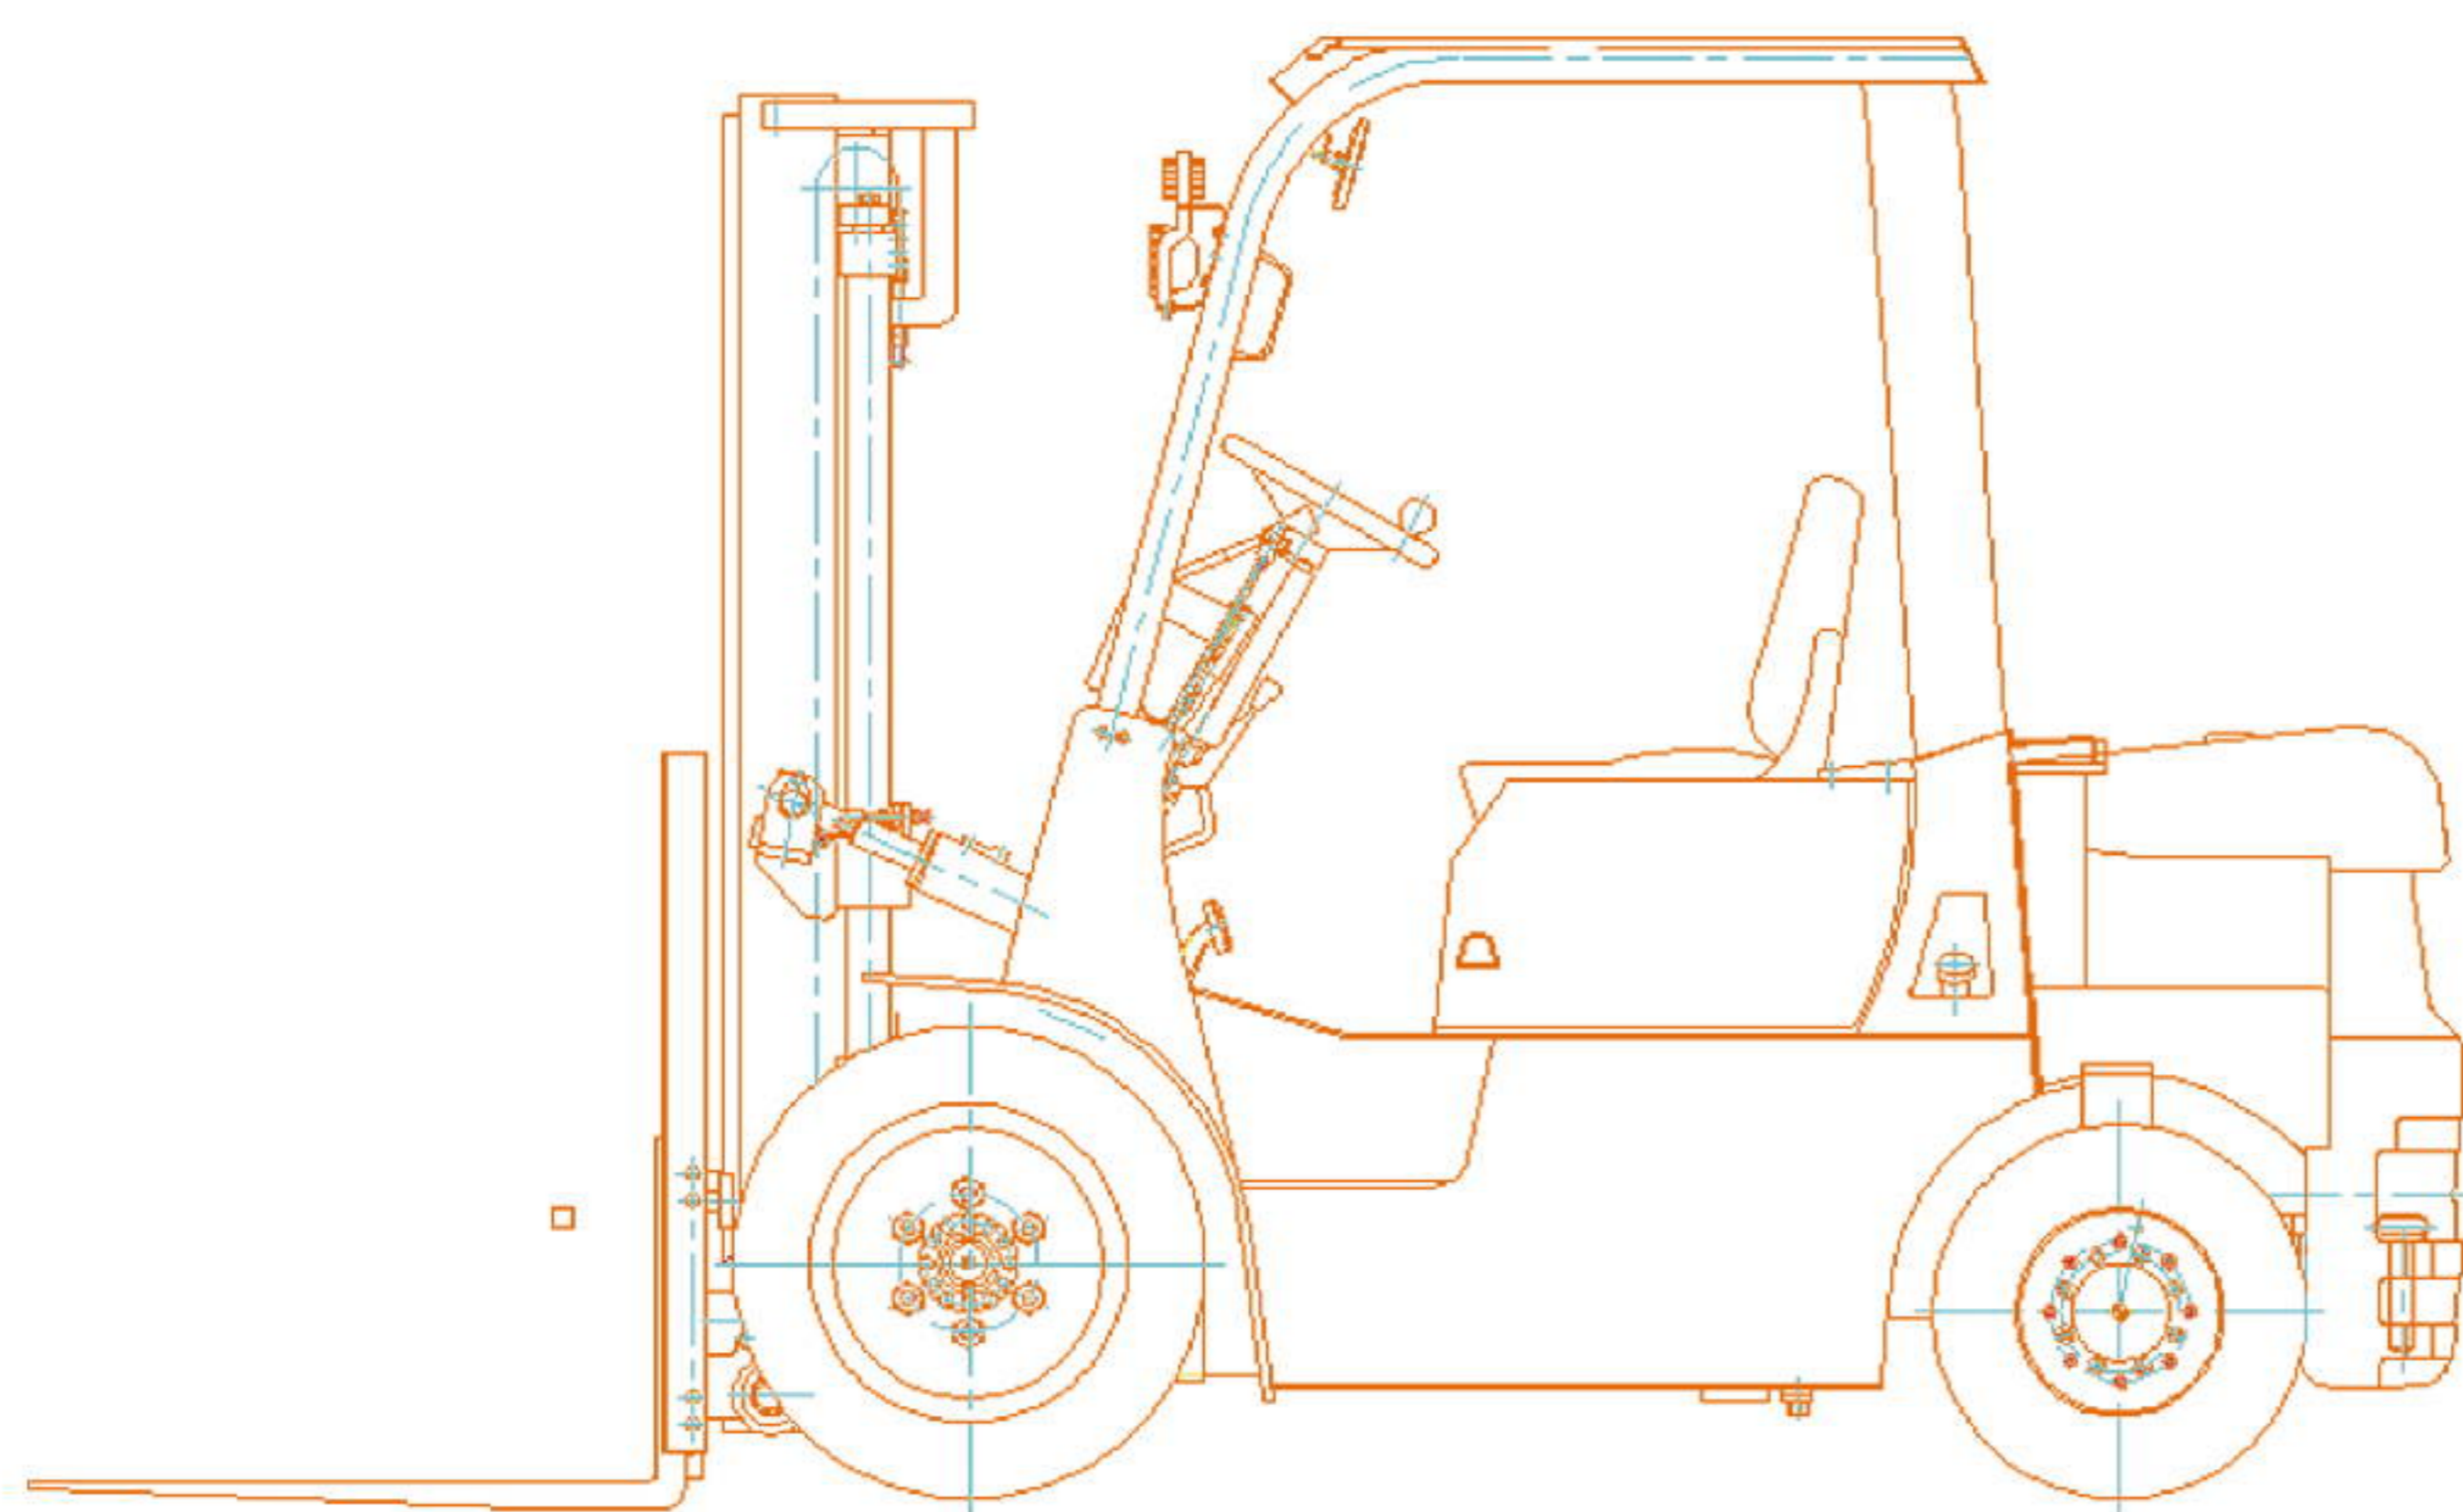

EVERUN ERTF35 TERRAIN FORKLIFT 4WD

Technical Parameter

Rated Capacity	3500kg	Max. Driving Speed (With/Without Load)	23/23km/h
Load Center	500mm	Max. Lifting Speed (With Load)	440mm/s
Power Type	Diesel	Tilting Angles (Forward/Backward)	6/12°
Transmission	Hydraulic	Service Weight	4950kg
Lifting Height	3000mm	Engine Model	CHINA ENGINE
Free Lifting Height	80mm	Power	48kw
Turning Radius	3000mm	Rated Speed	2500rpm
Overall Length	4260mm	No. Of Cylinder	4
Overall Width	1620mm	Front Overhang	590mm
Overall Height (Mast Lowered)	2320mm	Wheel Base	1850mm
Overall Height (Mast Raised)	4270mm	Front Tread	1250mm
Overall Height (Overhead Guard)	2315mm	Rear Tread	1175mm
Fork Length	1220mm	Front Tire	14-17.5-14
Fork Width	125mm	Rear Tire	27*10-12
Fork Thickness	45mm		