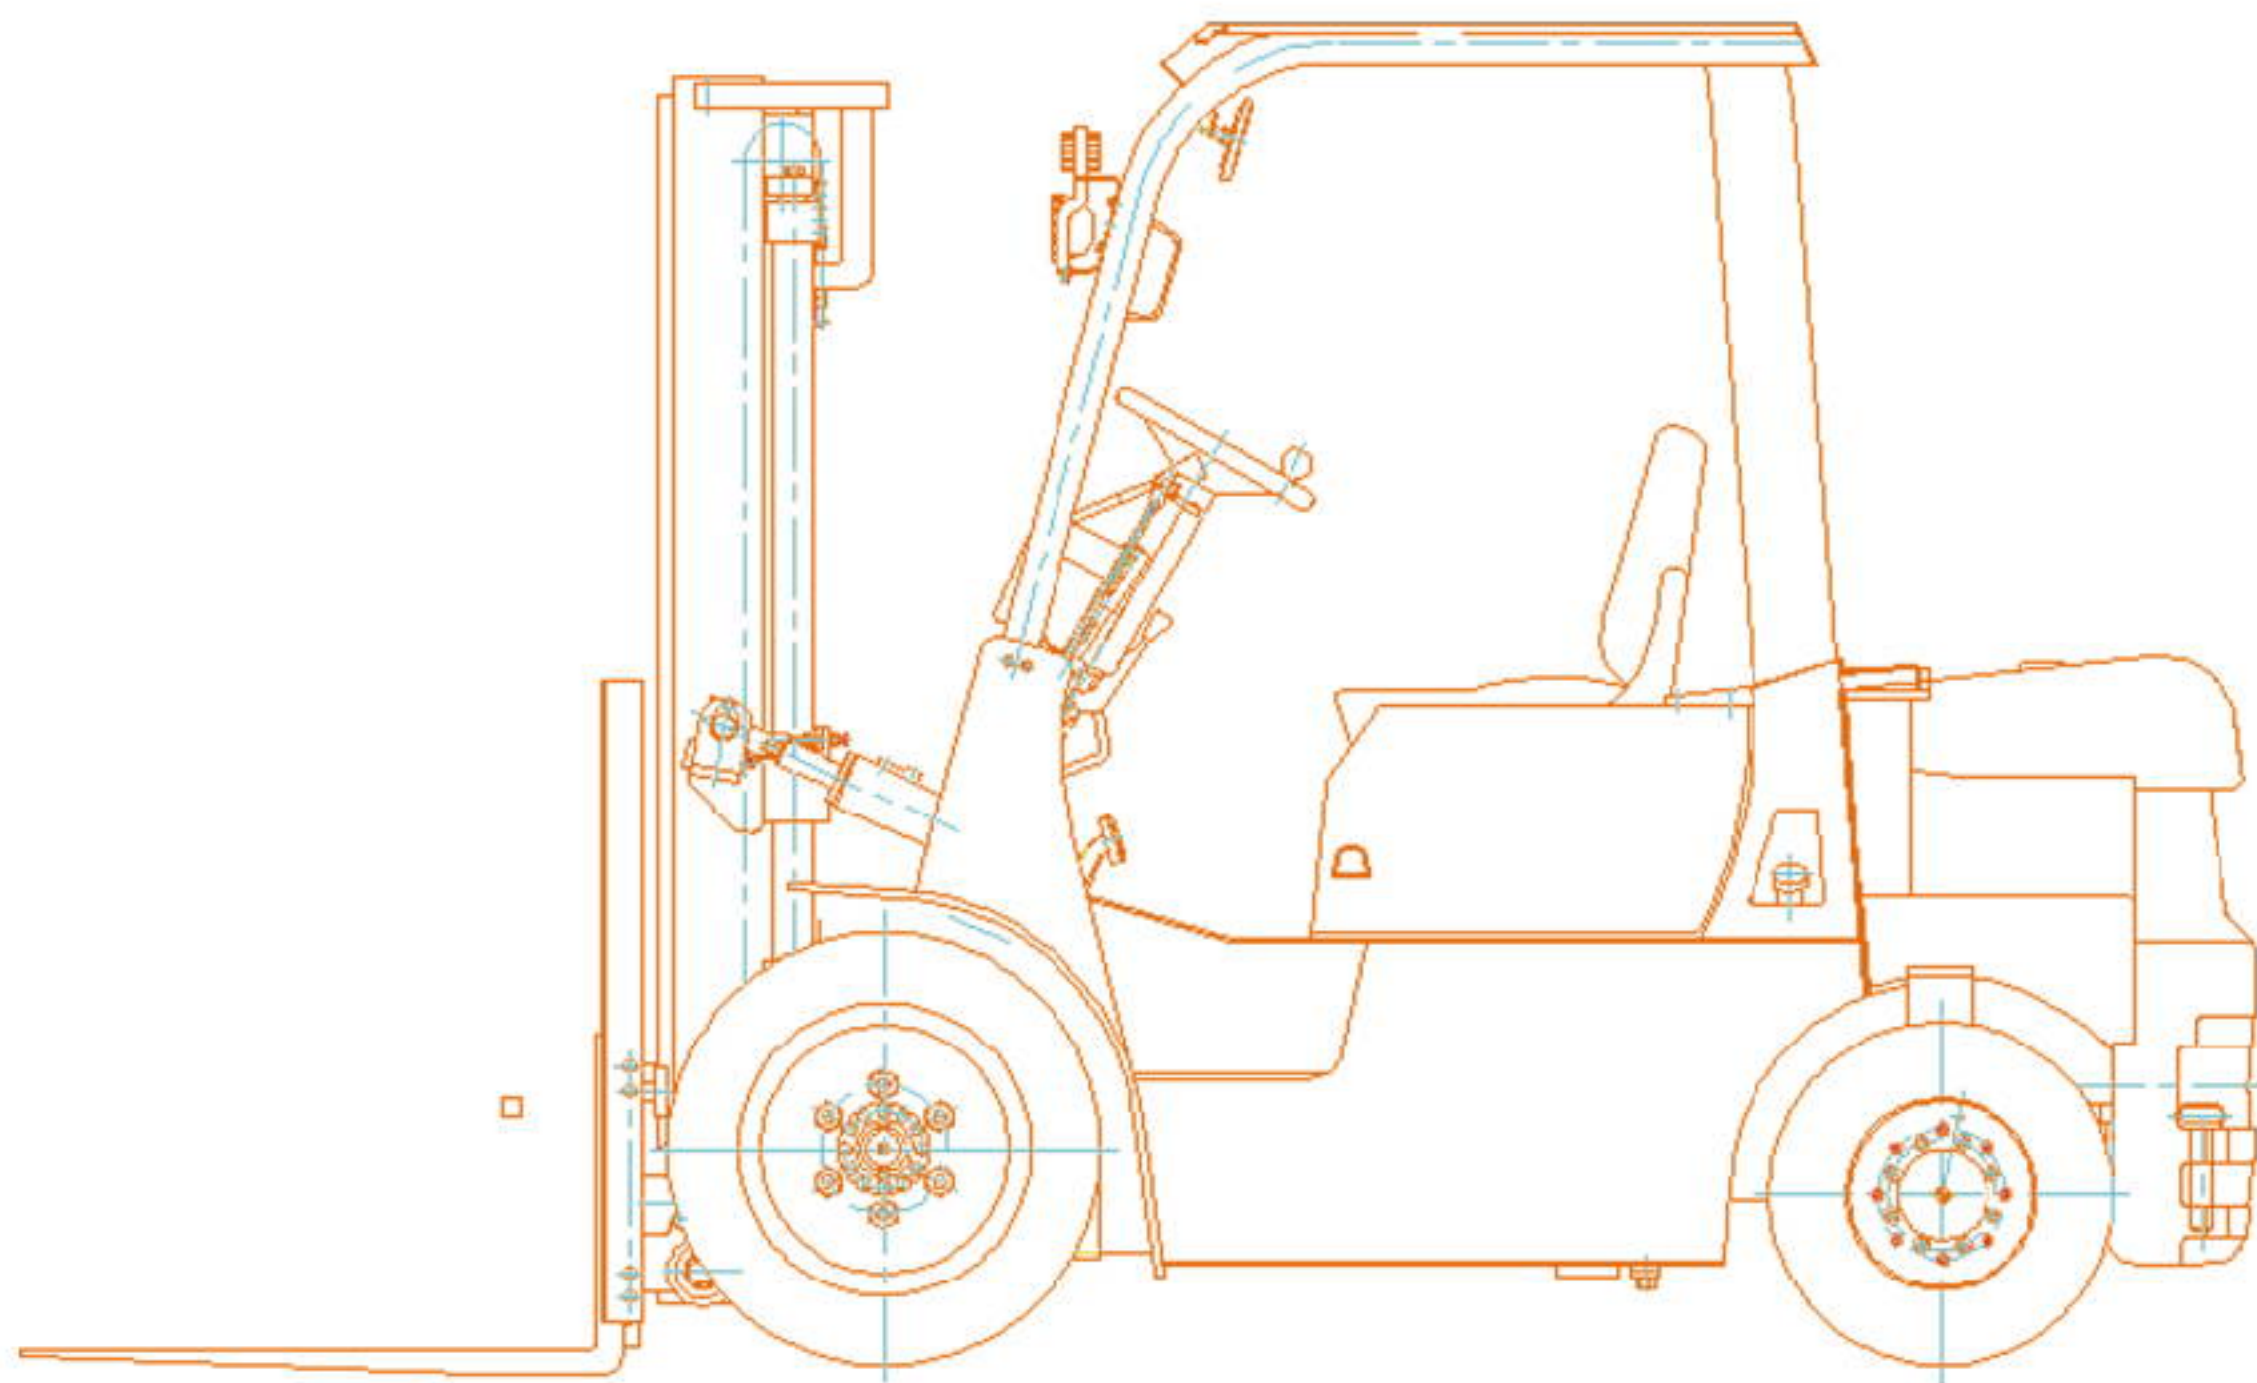

EVERUN ERDF35 DIESEL FORKLIFT

Technical Parameter

Rated Capacity	3500kg	Max. Lifting Speed (With Load)	375mm/s
Load Center	500mm	Max. Traction (With/Without Load)	16/11kn
Power Type	Diesel	Gradeability (With/Without Load)	15/20%
Transmission	Hydraulic	Tilting Angles (Forward/Backward)	6/12°
Lifting Height	3000mm	Service Weight	4580kg
Free Lifting Height	80mm	Engine Model	CHINA ENGINE
Turning Radius	2500mm	Power	39kw
Overall Length	3800mm	Rated Speed	2650rpm
Overall Width	1230kg	Displacement	2.67L
Overall Height (Mast Lowered)	2110mm	No. Of Cylinder	4
Overall Height (Mast Raised)	4270mm	Front Overhang	465mm
Overall Height (Overhead Guard)	2110mm	Wheel Base	1700mm
Fork Length	1220mm	Front Tread	1000mm
Fork Width	125mm	Rear Tread	970mm
Fork Thickness	50mm	Front Tire	28x9-15
Max. Driving Speed (With/Without Load)	17/19km/h	Rear Tire	6.50-10