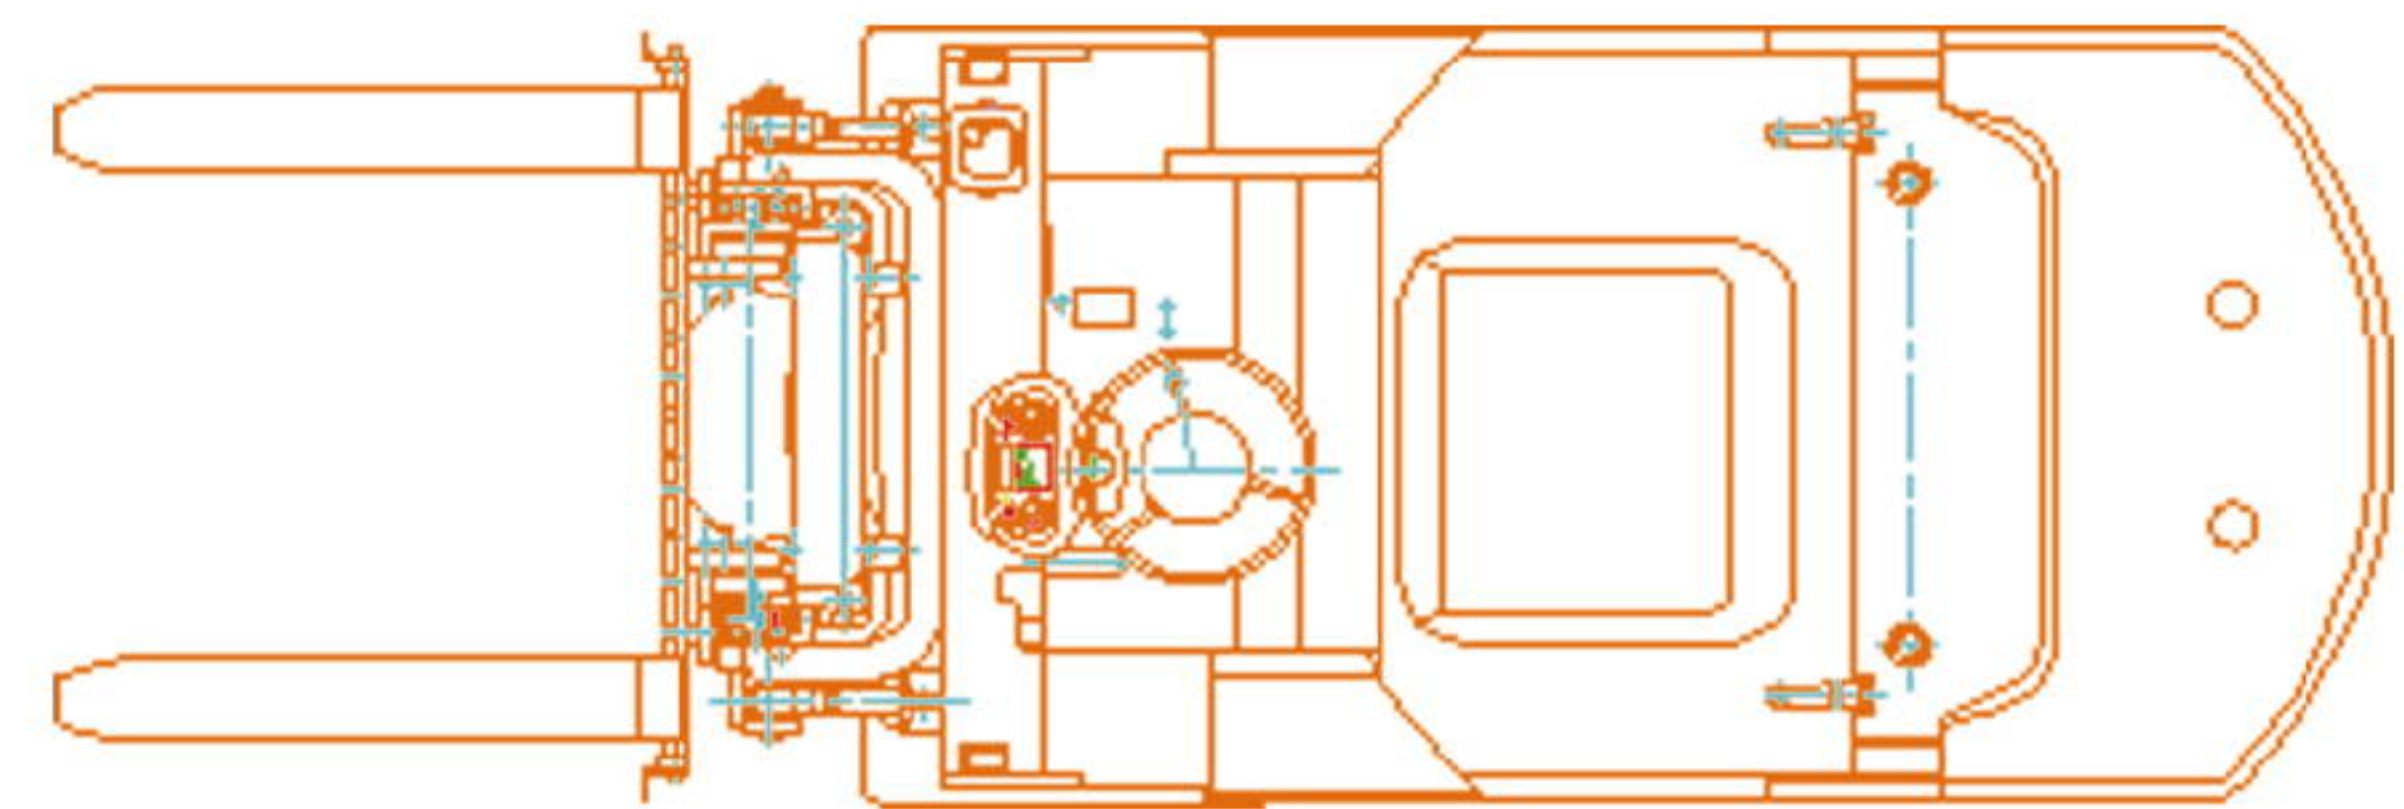

EVERUN ERDF35 DIESEL FORKLIFT

Technical Parameter

Rated Capacity	3500kg	Max. Lifting Speed (With Load)	375mm/s
Load Center	500mm	Max. Traction (With/Without Load)	16/11kn
Power Type	Diesel	Gradeability (With/Without Load)	15/20%
Transmission	Hydraulic	Tilting Angles (Forward/Backward)	6/12°
Lifting Height	3000mm	Service Weight	4580kg
Free Lifting Height	80mm	Engine Model	CHINA ENGINE
Turning Radius	2500mm	Power	39kw
Overall Length	3800mm	Rated Speed	2650rpm
Overall Width	1230kg	Displacement	2.67L
Overall Height (Mast Lowered)	2110mm	No. Of Cylinder	4
Overall Height (Mast Raised)	4270mm	Front Overhang	465mm
Overall Height (Overhead Guard)	2110mm	Wheel Base	1700mm
Fork Length	1220mm	Front Tread	1000mm
Fork Width	125mm	Rear Tread	970mm
Fork Thickness	50mm	Front Tire	28x9-15
Max. Driving Speed (With/Without Load)	17/19km/h	Rear Tire	6.50-10