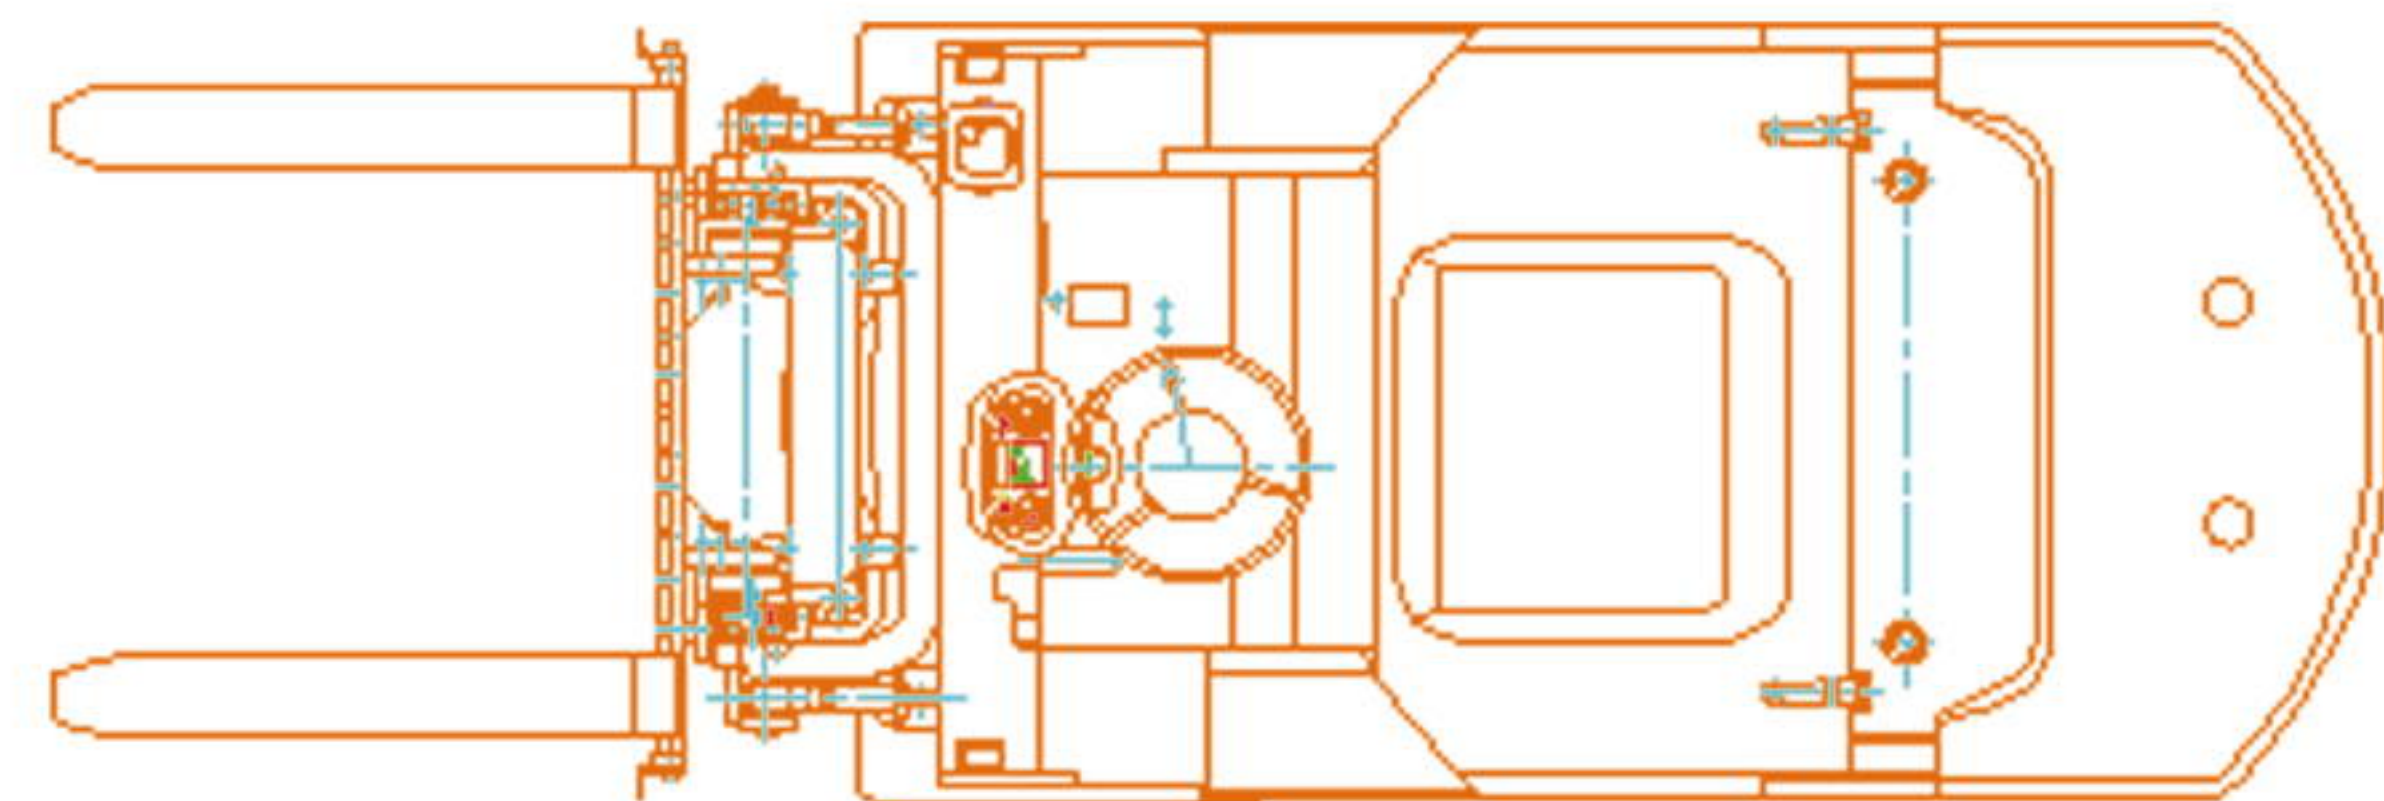

Mobile: +86-18661725881

② www.everun.cc

Youtube : everunmachinery

Skype : dylanchangcn

EVERUN ERDF50 DIESEL FORKLIFT

Technical Parameter

Rated Capacity	5000kg	Max. Lifting Speed (With Load)	375mm/s
Load Center	500mm	Max. Traction (With/Without Load)	31/18kn
Power Type	Diesel	Gradeability (With/Without Load)	15/20%
Transmission	Hydraulic	Tilting Angles (Forward/Backward)	6/12°
Lifting Height	3000mm	Service Weight	6800kg
Free Lifting Height	150mm	Engine Model	CHINA ENGINE
Turning Radius	3000mm	Power	62kw
Overall Length	4350mm	Rated Speed	2400rpm
Overall Width	1400kg	Displacement	2.67L
Overall Height (Mast Lowered)	2330mm	No. Of Cylinder	4
Overall Height (Mast Raised)	4265mm	Front Overhang	585mm
Overall Height (Overhead Guard)	2330mm	Wheel Base	2150mm
Fork Length	1820mm	Front Tread	1180mm
Fork Width	150mm	Rear Tread	1190mm
Fork Thickness	55mm	Front Tire	300-15
Max. Driving Speed (With/Without Load)	20/24km/h	Rear Tire	6.50-10