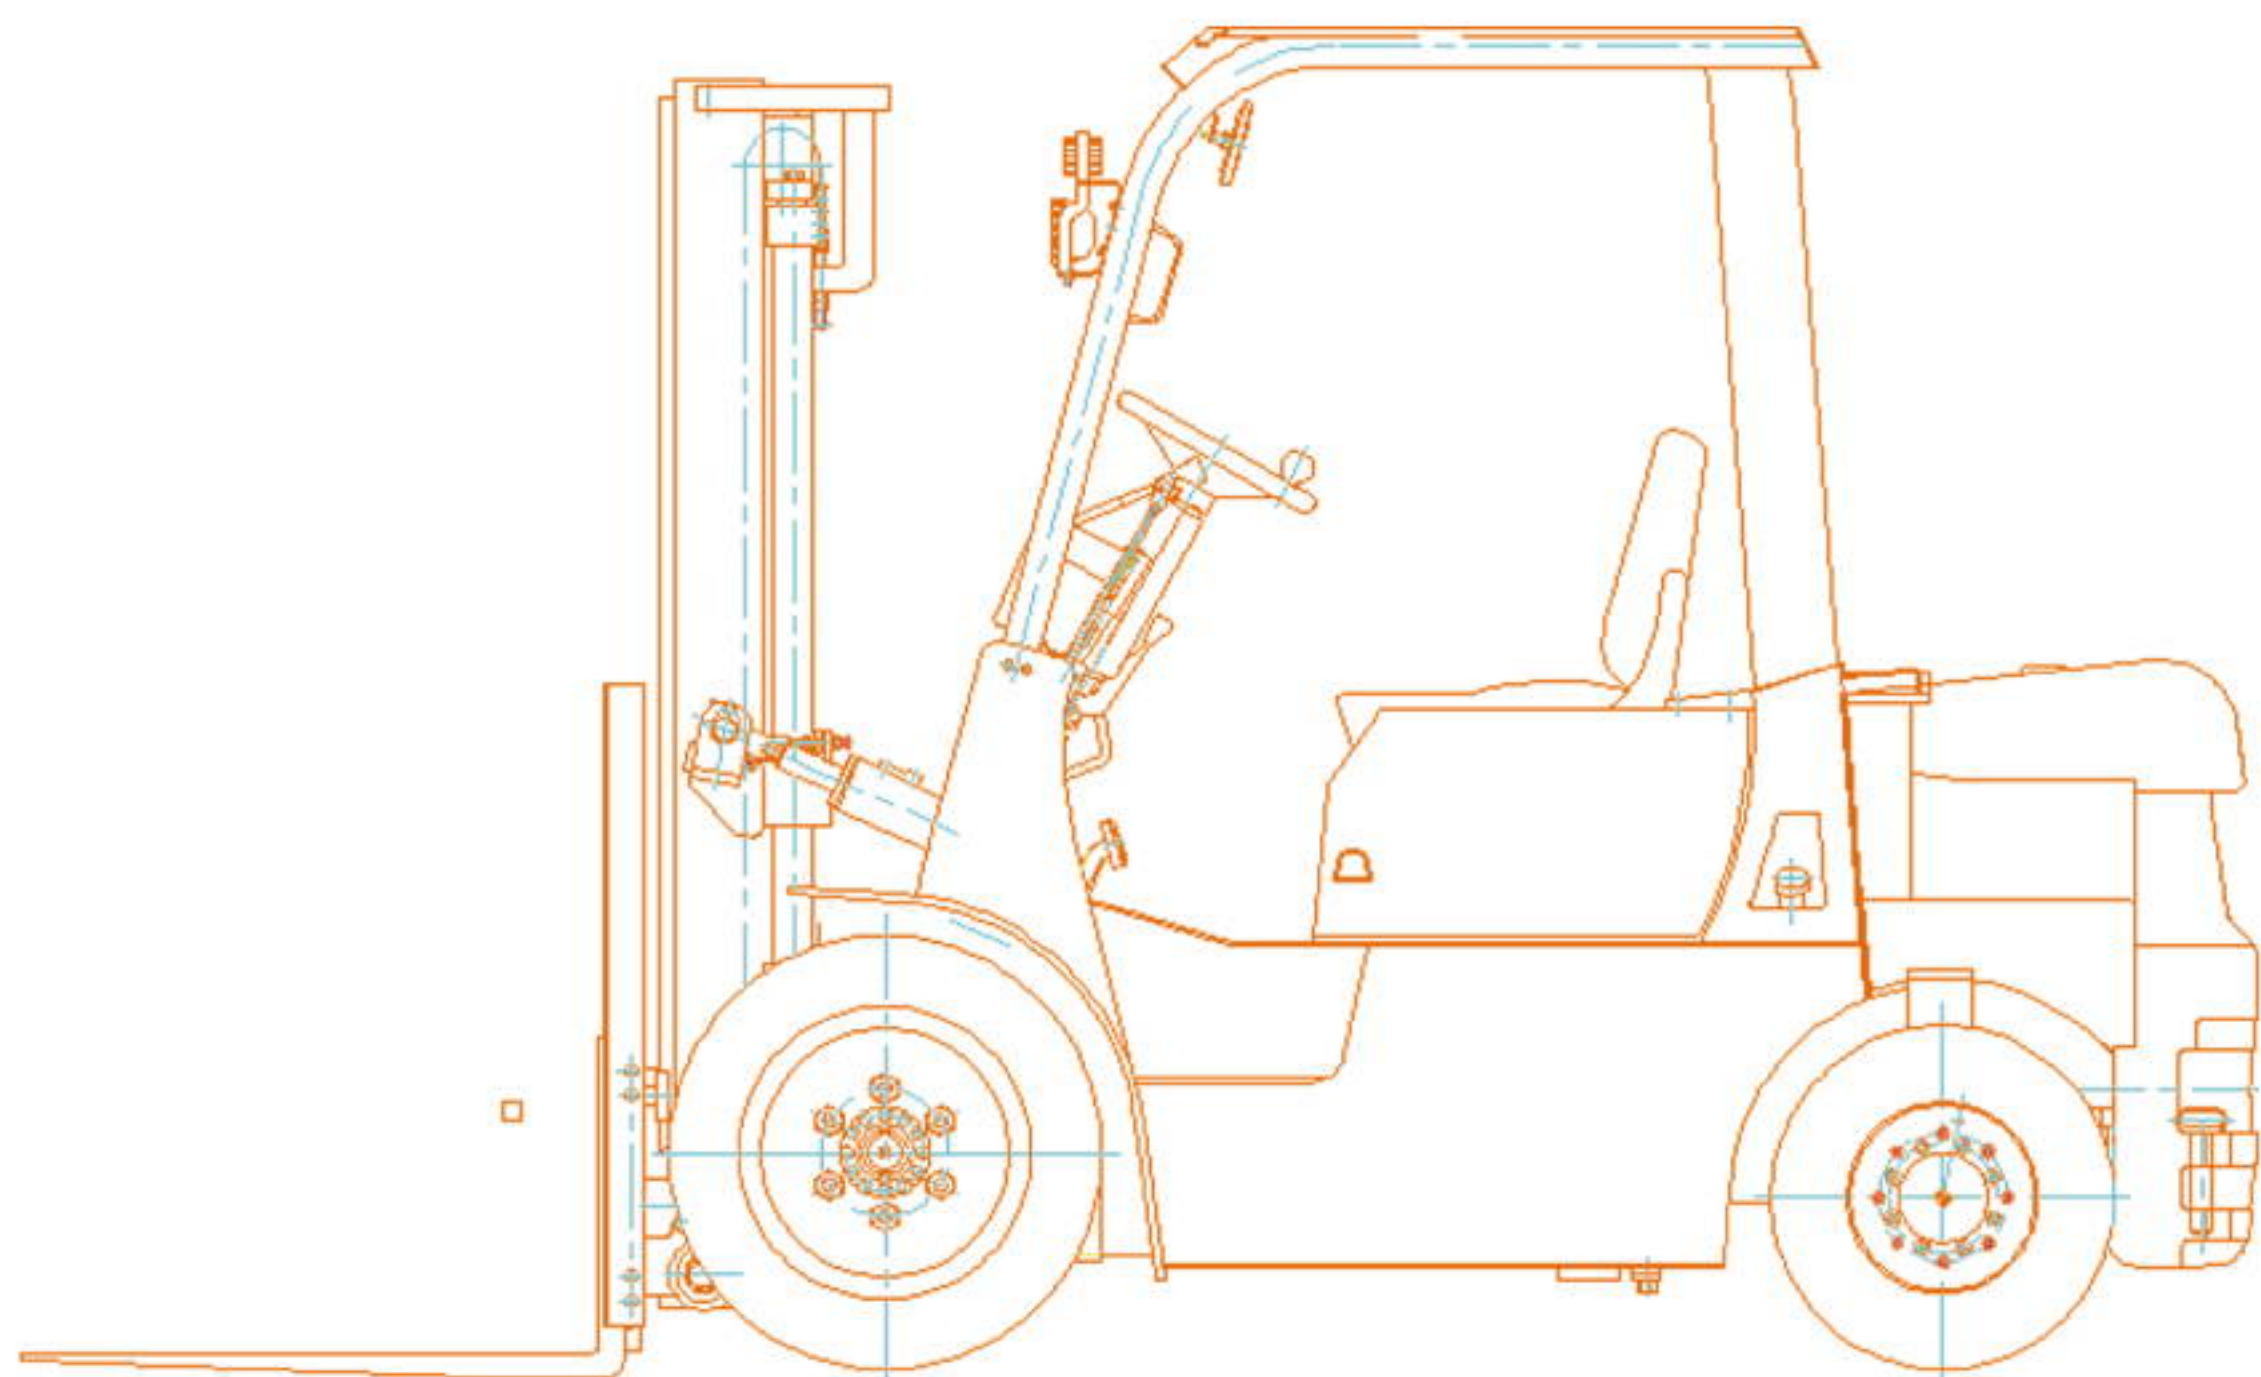

Mobile: +86-18661725881

② www.everun.cc

Youtube : everunmachinery

Skype : dylanchangcn

EVERUN ERDF50 DIESEL FORKLIFT

Technical Parameter

Rated Capacity	5000kg	Max. Lifting Speed (With Load)	375mm/s
Load Center	500mm	Max. Traction (With/Without Load)	31/18kn
Power Type	Diesel	Gradeability (With/Without Load)	15/20%
Transmission	Hydraulic	Tilting Angles (Forward/Backward)	6/12°
Lifting Height	3000mm	Service Weight	6800kg
Free Lifting Height	150mm	Engine Model	CHINA ENGINE
Turning Radius	3000mm	Power	62kw
Overall Length	4350mm	Rated Speed	2400rpm
Overall Width	1400kg	Displacement	2.67L
Overall Height (Mast Lowered)	2330mm	No. Of Cylinder	4
Overall Height (Mast Raised)	4265mm	Front Overhang	585mm
Overall Height (Overhead Guard)	2330mm	Wheel Base	2150mm
Fork Length	1820mm	Front Tread	1180mm
Fork Width	150mm	Rear Tread	1190mm
Fork Thickness	55mm	Front Tire	300-15
Max. Driving Speed (With/Without Load)	20/24km/h	Rear Tire	6.50-10